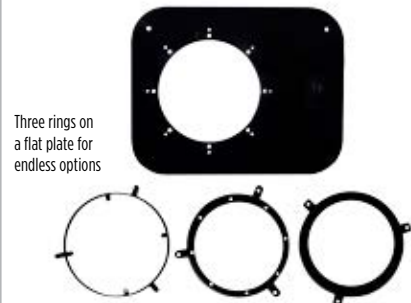

82-4400

UNIVERSAL **1/2" Plastic Spacer Rings**

- 6" x 6-1/2" speakers
- Gives 1/2" extra depth
- Works with most 5-1/4" speakers

82-4401

UNIVERSAL **1" Plastic Spacer Rings**

- 1" spacer designed for installation of 6" to 6-3/4" aftermarket speakers & works with all varieties of speakers including component drivers
- One pair of adapters included in each package